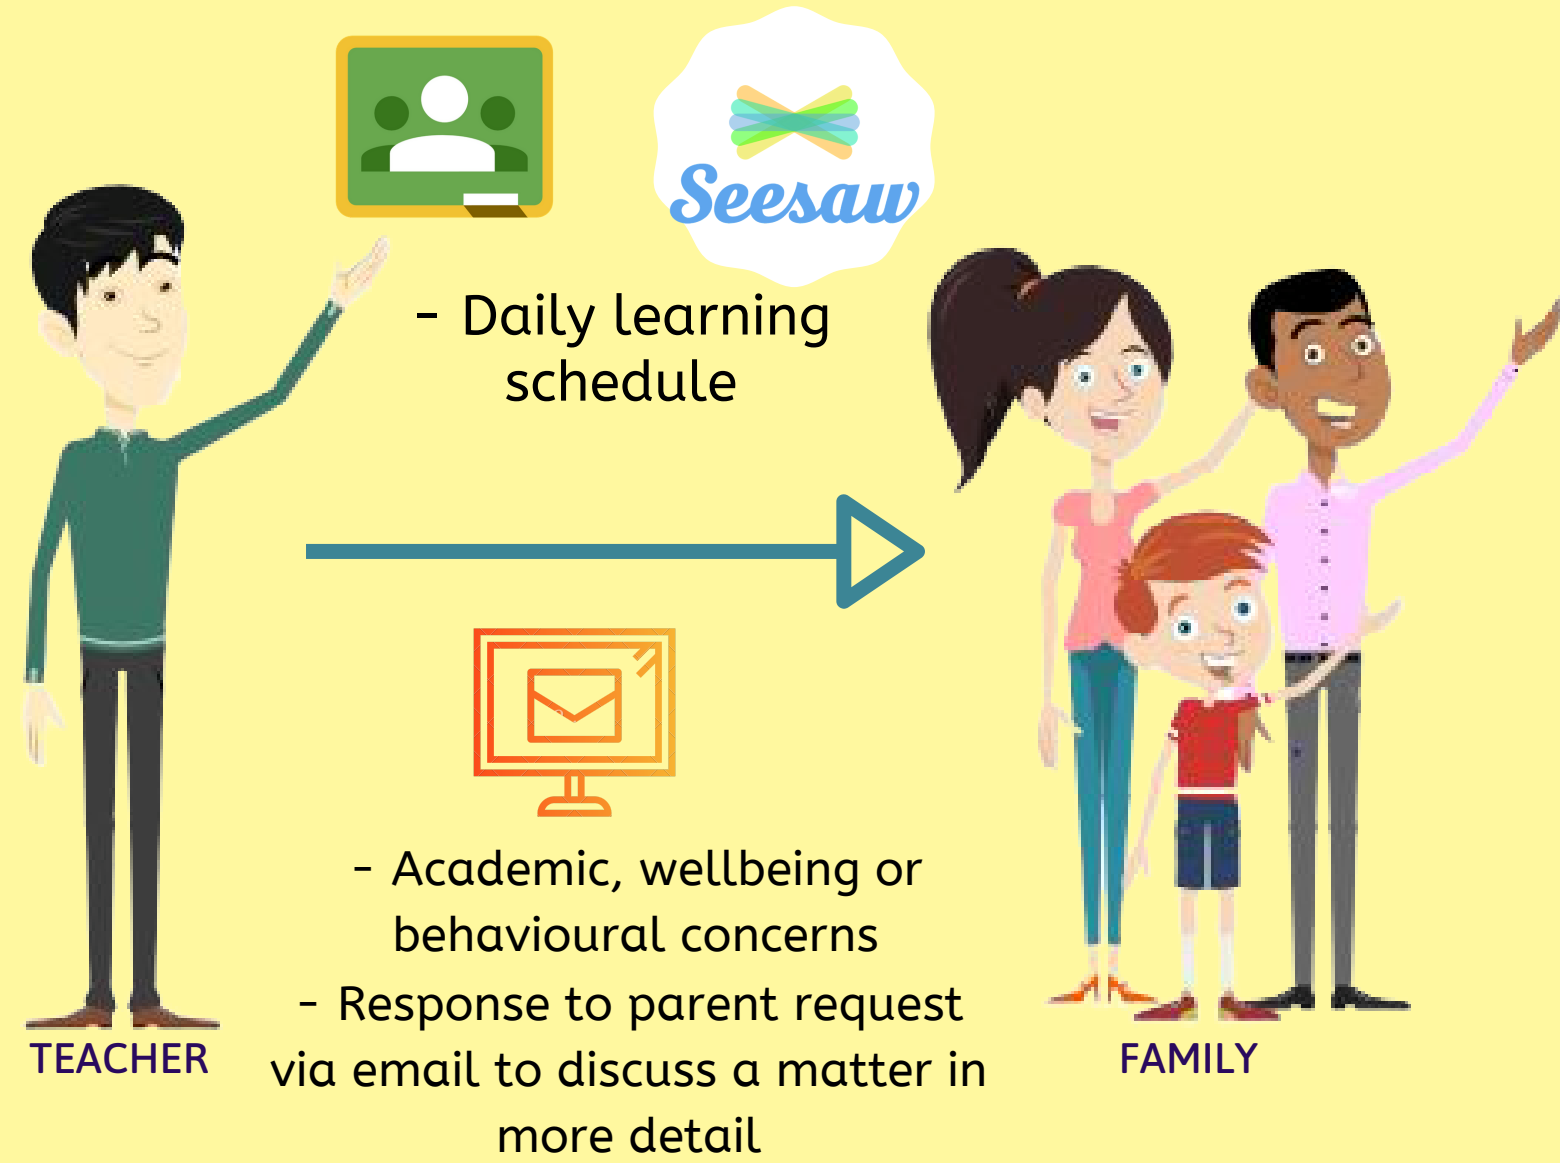

REMOTE LEARNING COMMUNICATION AT DINGLEY PRIMARY

Dingley Primary School will continue to communicate with families via Compass and Facebook.

Families may also contact the school at dingley.ps@education.vic.gov.au