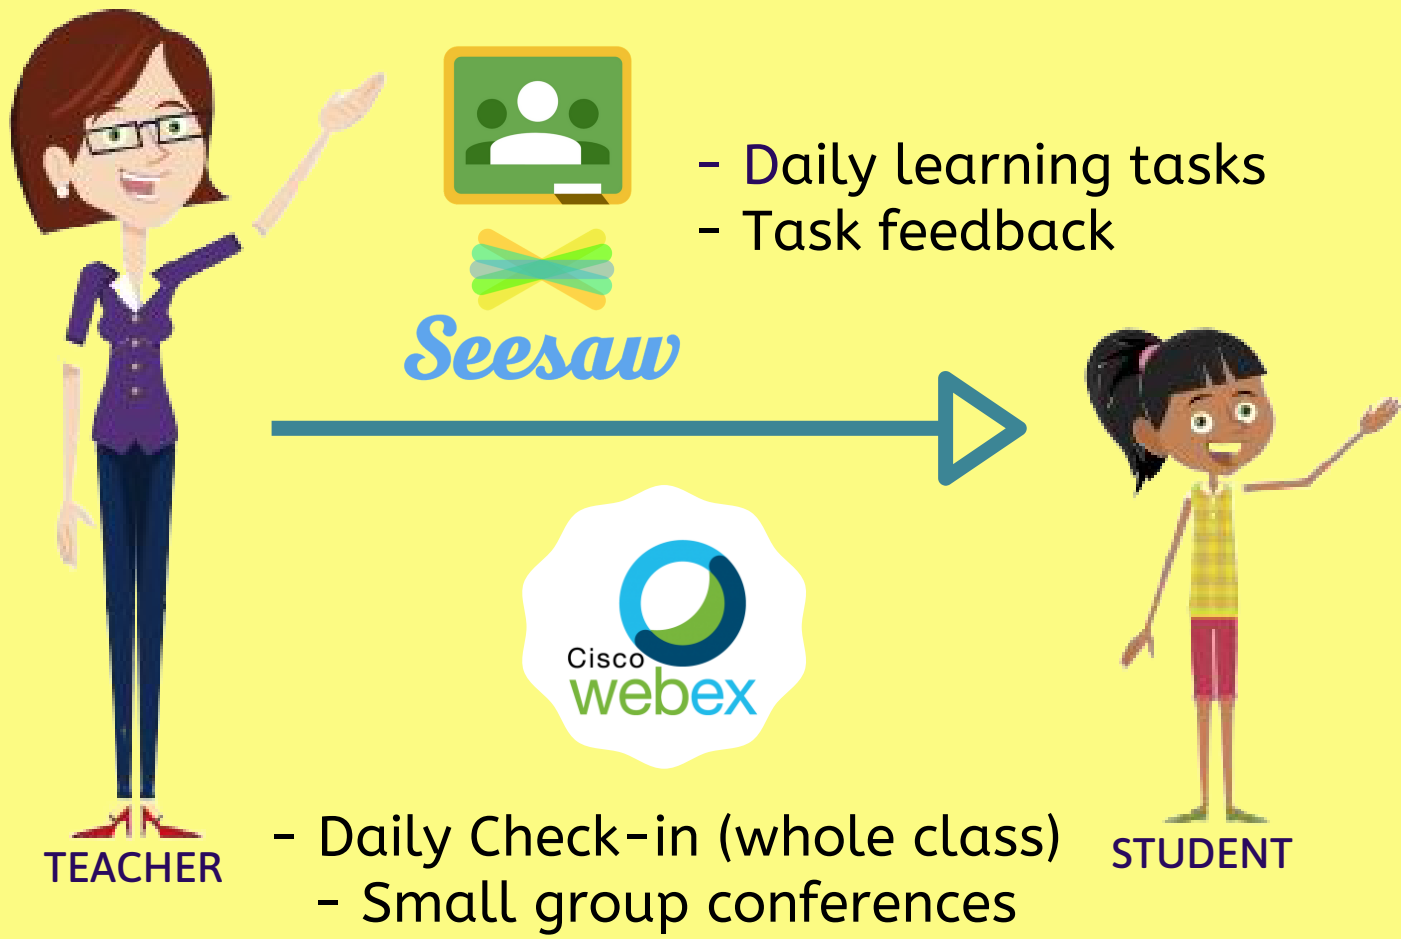

REMOTE LEARNING COMMUNICATION AT DINGLEY PRIMARY

Dingley Primary School will continue to communicate with families via Compass and Facebook.

Families may also contact the school at dingley.ps@education.vic.gov.au