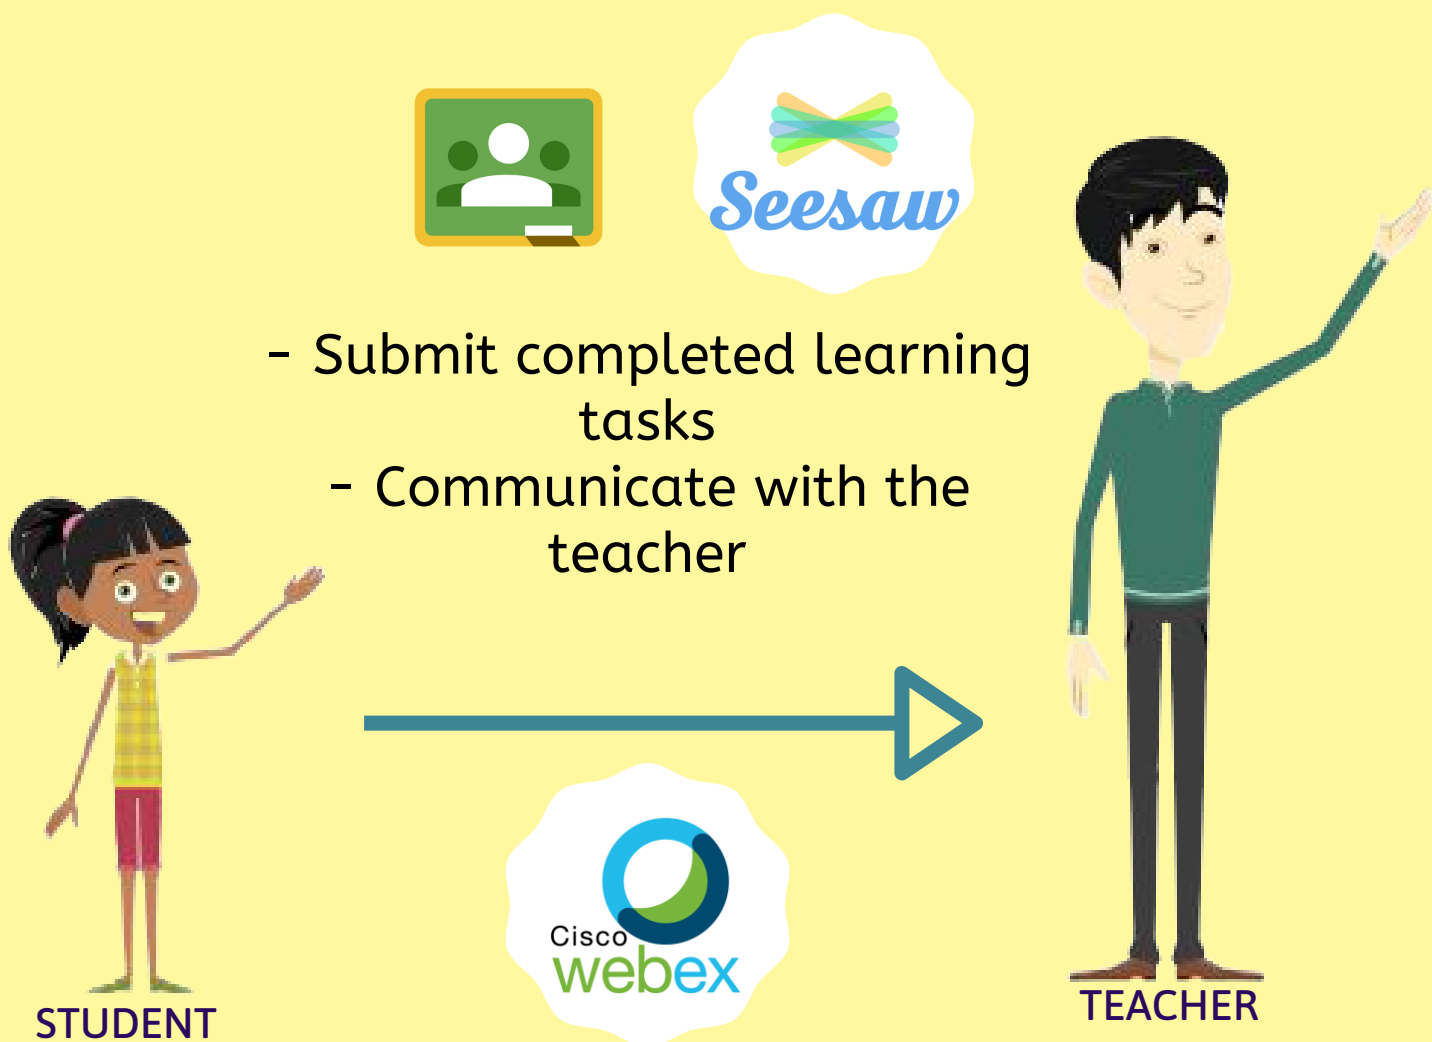

REMOTE LEARNING COMMUNICATION AT DINGLEY PRIMARY

Dingley Primary School will continue to communicate with families via Compass and Facebook.

Families may also contact the school at dingley.ps@education.vic.gov.au